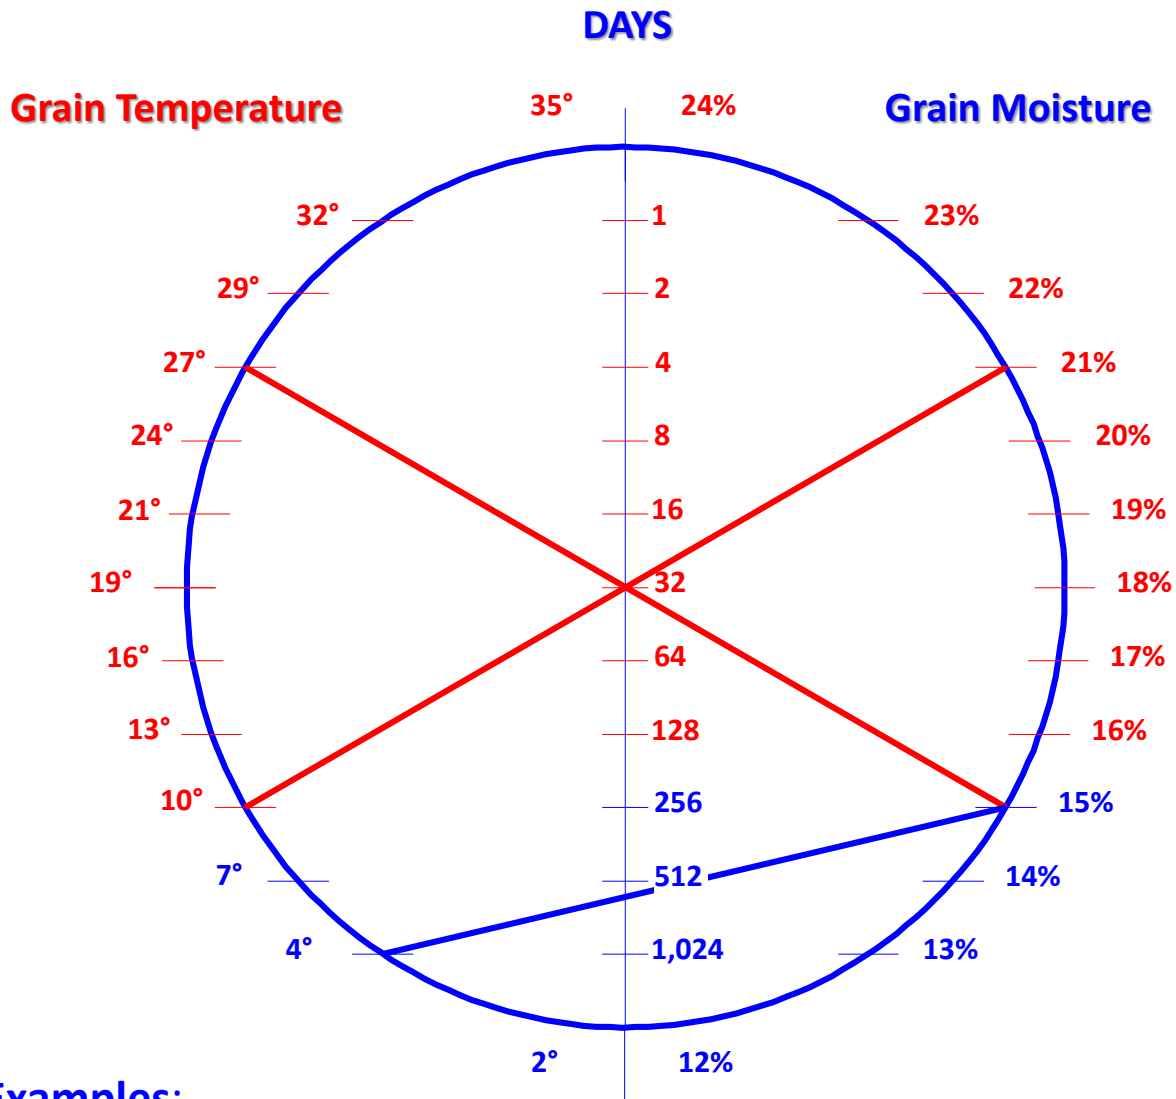

Grain Storage Life Wheel

Centigrade

Examples:

15% moisture corn @ 4° C has over 512 days of safe storage life.

15% moisture corn @ 27° C has about 32 days of safe storage life.

21% moisture corn @ 10° C has about 32 days of safe storage life.

* Based on 1/2% dry matter decomposition.

Safe storage periods shown above 24° C and 25% moisture content are extremely unstable.

Grain can and will go out of condition rapidly in an unstable state.

Safe-Grain, Inc. / Maxi-Tronic, Inc.