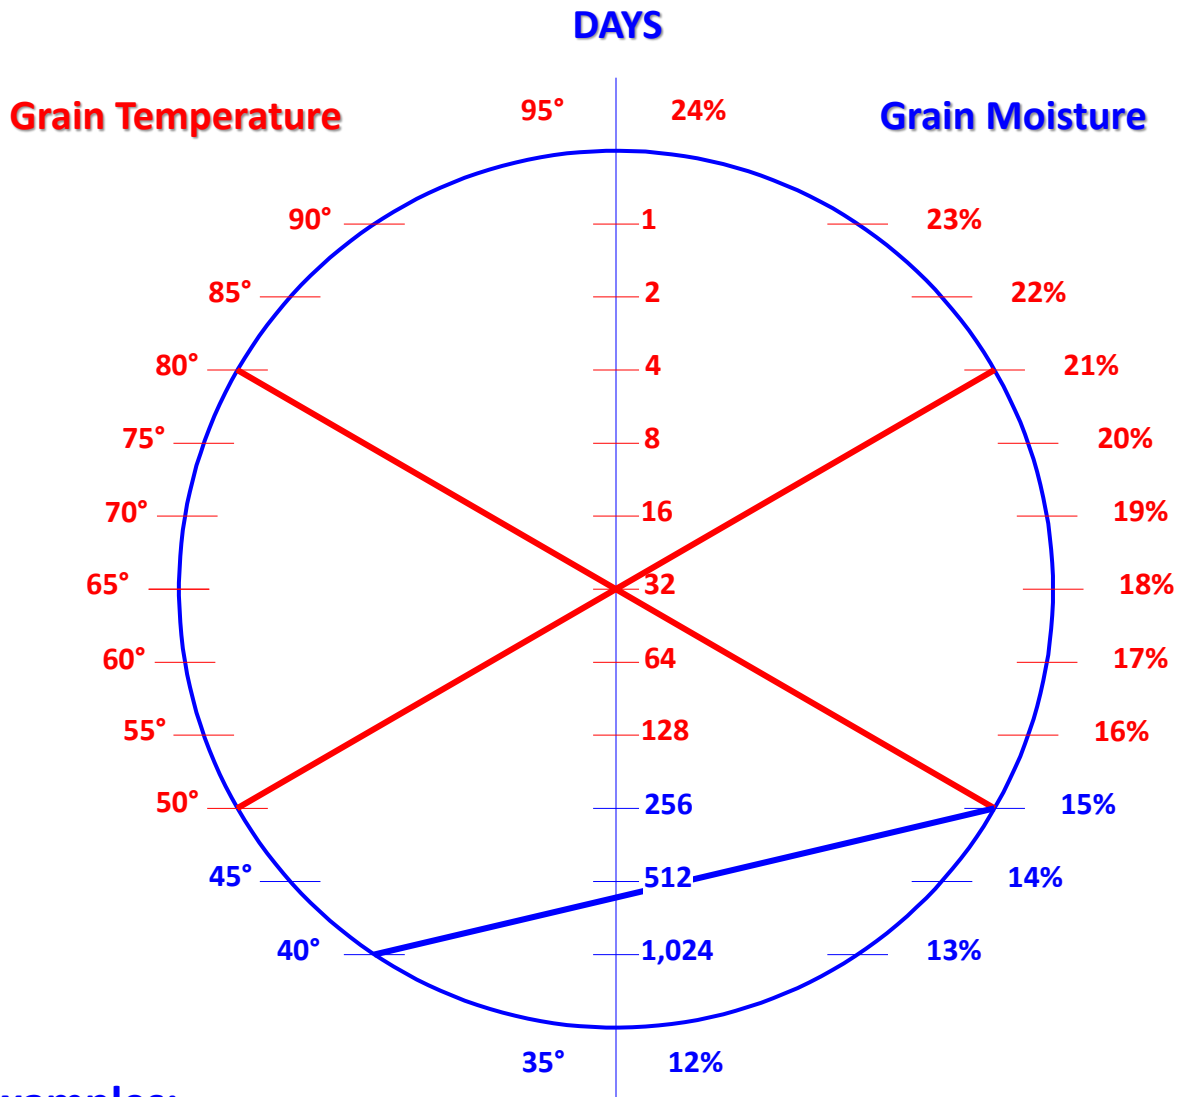

# Grain Storage Life Wheel

Fahrenheit

## Examples:

15% moisture corn @ 40° F has over 512 days of safe storage life.

15% moisture corn @ 80° F has about 32 days of safe storage life.

21% moisture corn @ 50° F has about 32 days of safe storage life.