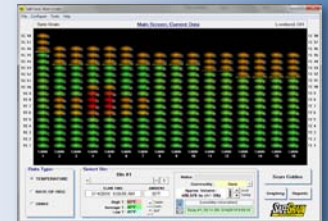

Monitoring grain temperature is a very accurate method to obtain information about the condition of the stored grain. When grain goes out of condition, regardless of the cause, there is a corresponding increase in temperature. With proper use and understanding of the Safe-Grain system, the operator reduces the potential for grain damage and loss of profit.

Temperature Cable Options:

Tensile Strength:

- **2000#:** 6TC max.
- **4000#:** 12TC max.
- **7000#:** 18TC max.
- **10,000#:** 18TC max.

Jacket:

- **Vinyl "V":** Standard duty
- **Nylon "N":** Maximum strength and abrasion resistance

Leadwire: is thermocouple extension wire used to connect the top of the temperature cable to the SafeTrack Scanner or CRS box. It is 26 AWG wire with a ripcord in a rugged polypropylene jacket. Note: Only use Safe-Grain provided sealant-filled crimps when connecting thermocouple wires.

- **6TC Leadwire:** Has 1 Common (White) and 1 "Group" of 6 sensor wires: BK, BL, GR, RD, YL, CI
- **12TC Leadwire:** Has 2 Commons (White and Brown) and 2 "Groups" of 6 sensor wires: BK, BL, GR, RD, YL, CI
- **18TC Leadwire:** Has 3 Commons (White, Brown and Orange) and 3 "Groups" of 6 sensor wires: BK, BL, GR, RD, YL, CI

- Extremely rugged design.
- Engineered for longevity and reliability.

- Type "T" Thermocouple.
- Compatible with SafeTrack systems, SafeScan, DTI portable readers and PLCs.

SafeTrack Wireless Monitoring Software