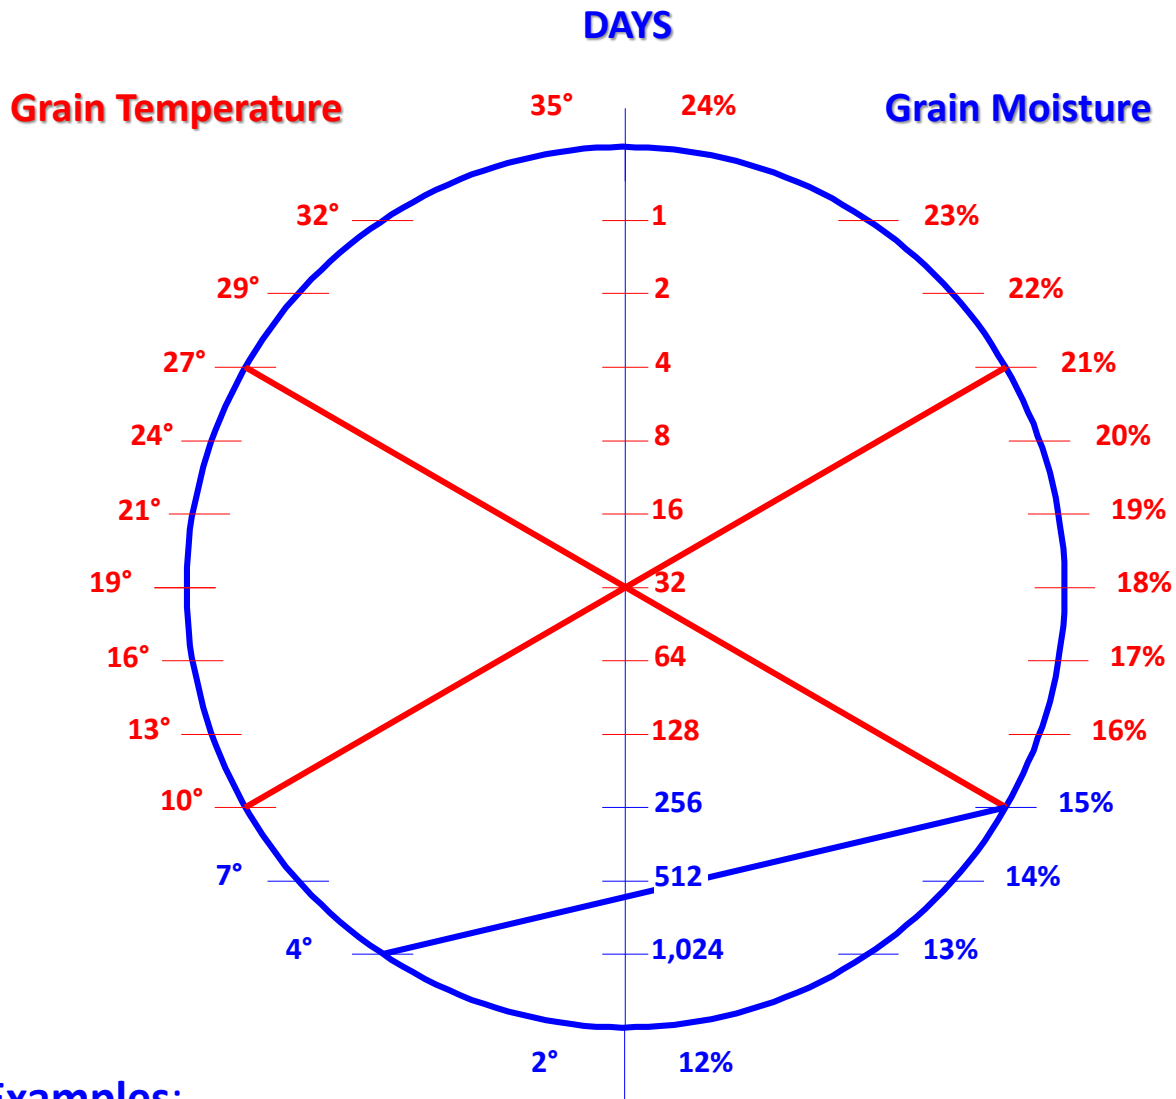

Grain Storage Life Wheel

Centigrade

Examples:

15% moisture corn @ 4° C has over 512 days of safe storage life.

15% moisture corn @ 27° C has about 32 days of safe storage life.

21% moisture corn @ 10° C has about 32 days of safe storage life.

* Based on 1/2% dry matter decomposition.

Safe storage periods shown above 24° C and 25% moisture content are extremely unstable.

Grain can and will go out of condition rapidly in an unstable state.

Safe-Grain, Inc. / Maxi-Tronic, Inc.