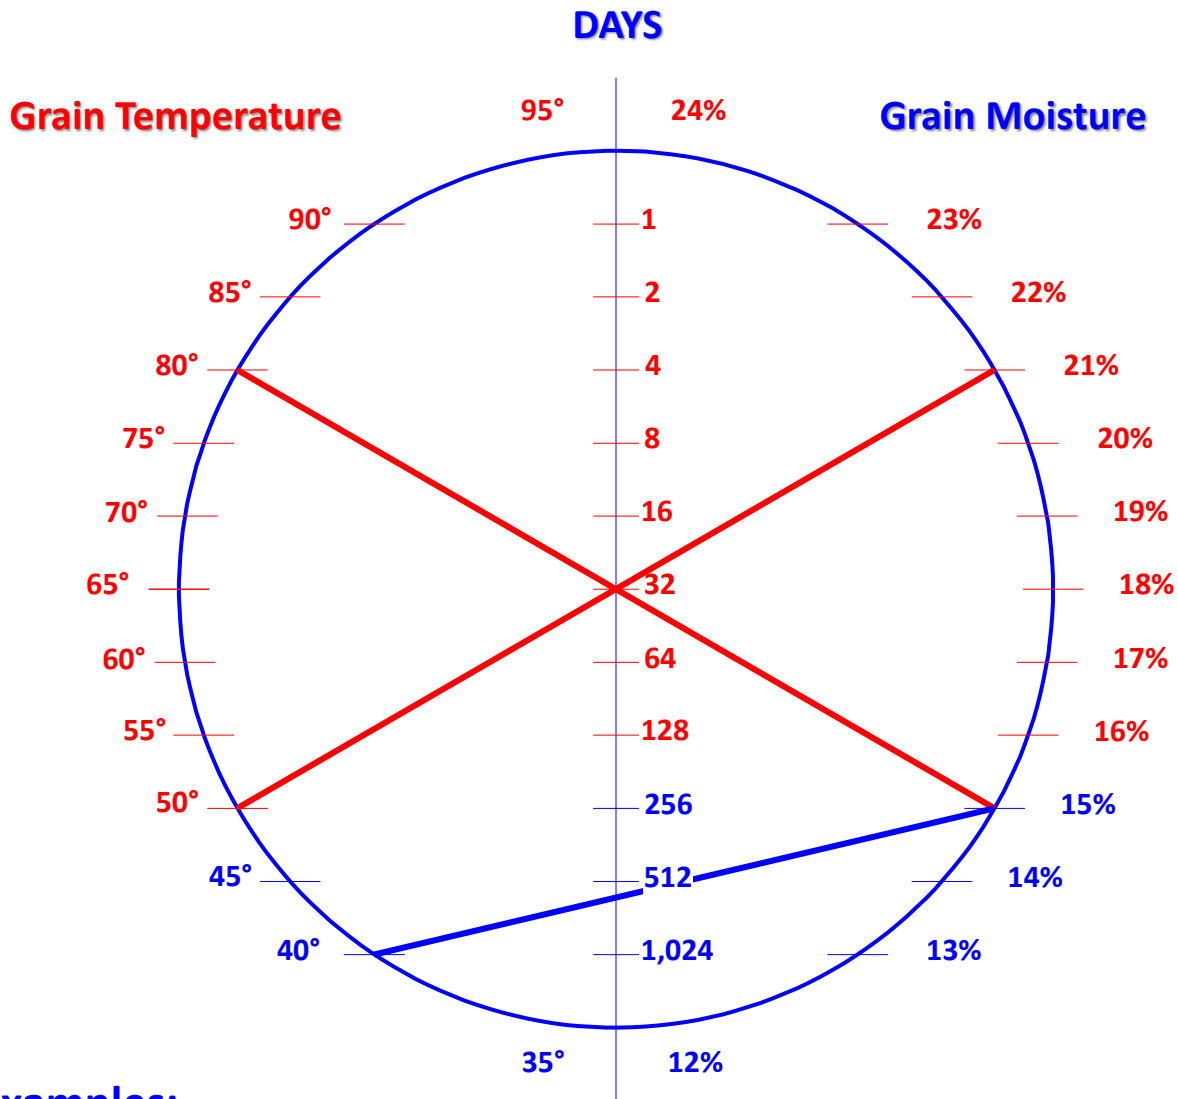

Grain Storage Life Wheel

Fahrenheit

Examples:

15% moisture corn @ 40° F has over 512 days of safe storage life.

15% moisture corn @ 80° F has about 32 days of safe storage life.

21% moisture corn @ 50° F has about 32 days of safe storage life.

* Based on 1/2% dry matter decomposition.

Safe storage periods shown above 75° F and 25% moisture content are extremely unstable. Grain can and will go out of condition rapidly in an unstable state.

Safe-Grain, Inc. / Maxi-Tronic, Inc.