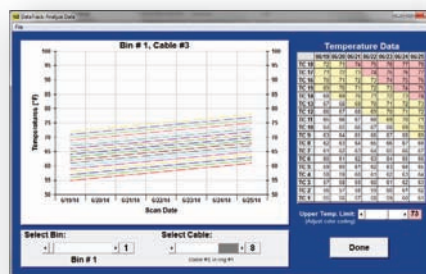

Graphing and Analysis

SafeScan Report

- Fast scanning of temperature cables
- AA battery powered handheld scanner
- Rugged military-spec connector
- Padded carrying case included
- Reports show the last 7 readings
- Color graph shows temperature trends
- Measures Ohms for temperature cable verification
- Software archives all the readings
- For use with thermocouple temperature cables
- Data Analysis with color-coded temperatures and alarms