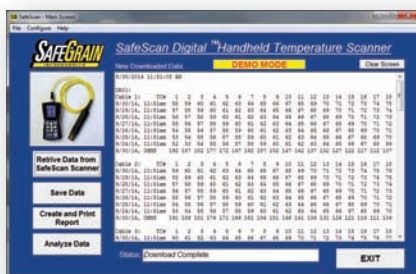

SafeScan Digital

Handheld Grain Temperature Scanner

Monitor Your Grain, Anytime, Anywhere.

SafeScan™ Digital Scanner is a handheld portable device for monitoring grain temperatures using the Safe-Grain Central Reading Station (CRS). Together with the SafeScan software, it provides a complete, yet economical grain quality solution.

SafeScan™ in action

Easy to use scanning and reporting.

The 7 most recent temperature readings are saved in the scanner for easy review in the field or at the PC.

SafeScan Software provides data viewing, analyzing, graphing, reporting and archiving.

Clear color graphics for at-a-glance analysis.

Main Screen