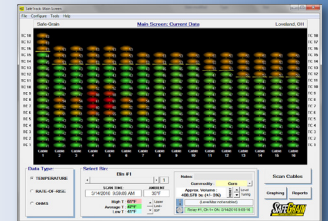

Monitoring grain temperature is a very accurate method to obtain information about the condition of the stored grain. When grain goes out of condition, regardless of the cause, there is a corresponding increase in temperature. With proper use and understanding of the Safe-Grain system, the operator reduces the potential for grain damage and loss of profit.

Temperature Cable Options:

Tensile Strength:

- **2000#:** 6TC max.
- **4000#:** 12TC max.
- **7000#:** 18TC max.
- **10,000#:** 18TC max.

Jacket:

- **Vinyl "V":** Standard duty
- **Nylon "N":** Maximum strength and abrasion resistance

Leadwire: is thermocouple extension wire used to connect the top of the temperature cable to the SafeTrack Scanner or CRS box. It is 26 AWG wire with a ripcord in a rugged polypropylene jacket. Note: Only use Safe-Grain provided sealant-filled crimps when connecting thermocouple wires.

- **6TC Leadwire:** Has 1 Common (White) and 1 "Group" of 6 sensor wires: BK, BL, GR, RD, YL, CI
- **12TC Leadwire:** Has 2 Commons (White and Brown) and 2 "Groups" of 6 sensor wires: BK, BL, GR, RD, YL, CI
- **18TC Leadwire:** Has 3 Commons (White, Brown and Orange) and 3 "Groups" of 6 sensor wires: BK, BL, GR, RD, YL, CI

- Extremely rugged design.
- Engineered for longevity and reliability.

- Type "T" Thermocouple.
- Compatible with SafeTrack systems, SafeScan, DTI portable readers and PLCs.

SafeTrack Wireless Monitoring Software